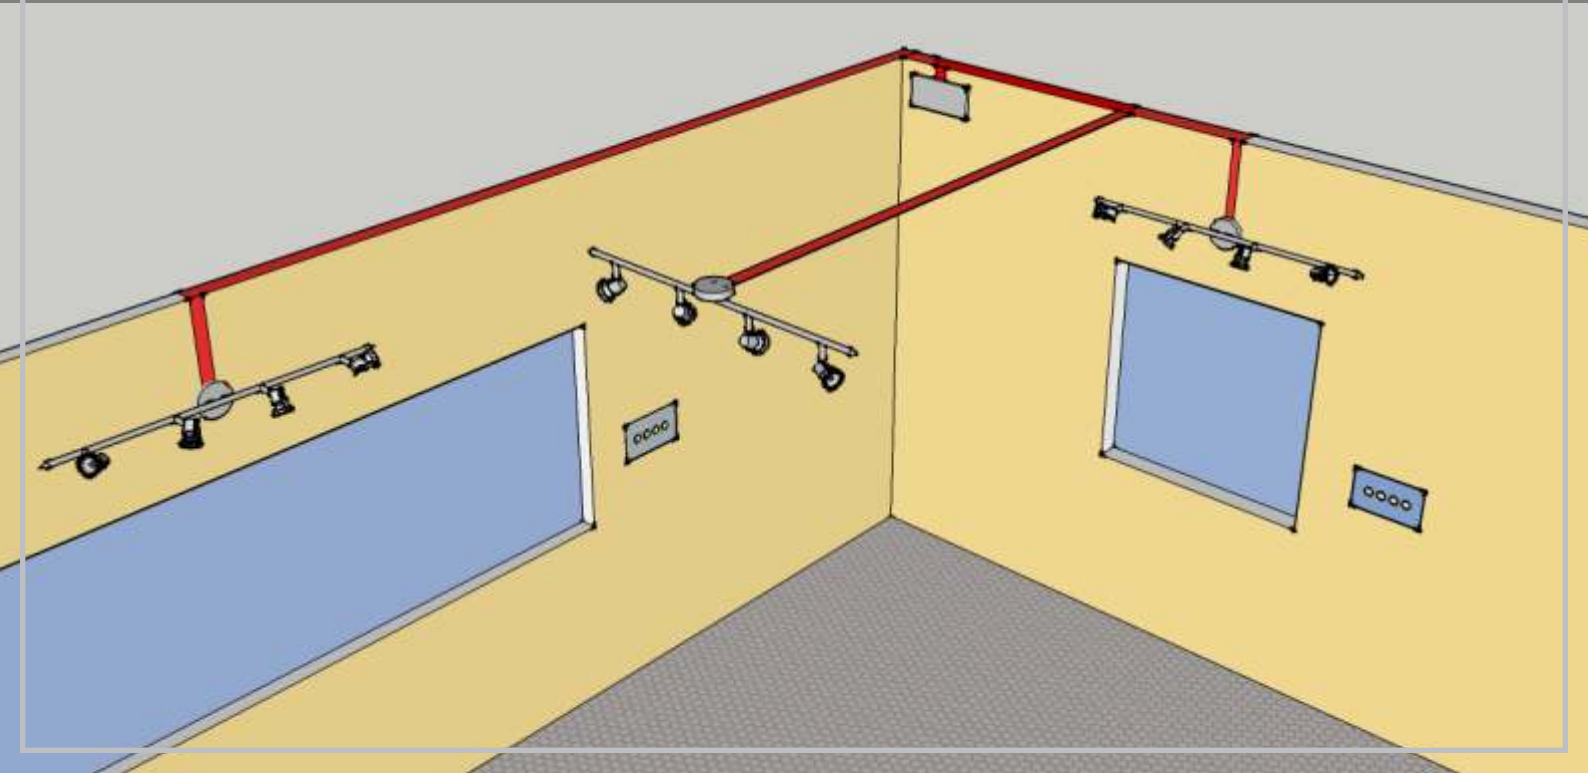

Master Dimmer

- Six dimmer channels.
- 250 Watts Max. per channel
- Total power must not exceed 1000 Watts.
- Only for dimmable lighting!
- One Master is required per home

Model: DIMMER_M

Switcher

- Six relay channels.
- 500W Max. per channel
- Total power must not exceed 1000 Watts.
- Can be used to control non-dimmable objects such as electric motors, awnings, fluorescent lighting, etc.

Model: SWITCHER_S

Slave Dimmer

- Six dimmer channels.
- 250 Watts Max. per channel
- Total power must not exceed 1000 Watts.
- Only for dimmable lighting!

Model: DIMMER_S