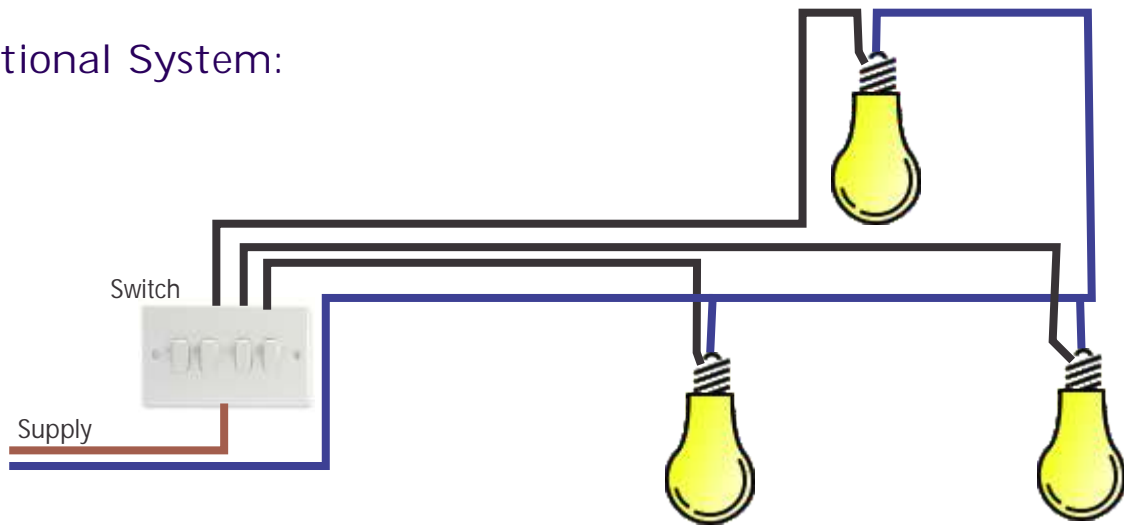

Model: SWITCHER_S

Slave Dimmer

- Six dimmer channels.
- 250 Watts Max. per channel
- Total power must not exceed 1000 Watts.
- Only for dimmable lighting!

Model: DIMMER_S

-Conventional System:

-Selectric System:

⚡ Easy wiring, less wiring

All lighting is simply wired to a Selectric dimmer. Switches are placed wherever you want and require no wiring at all. This gives total flexibility as each switch can even be reprogrammed at a later date if you would like to alter the function of a switch. You are saving the wiring from all the switches to your lighting!