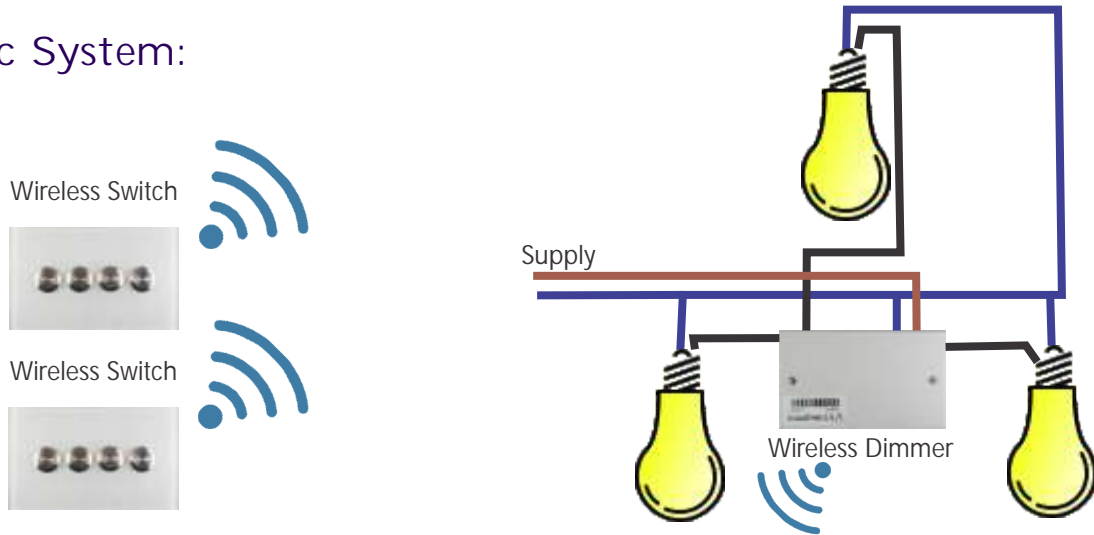

Model: SWITCHER_S

Slave Dimmer

- Six dimmer channels.
- 250 Watts Max. per channel
- Total power must not exceed 1000 Watts.
- Only for dimmable lighting!

Model: DIMMER_S

-Conventional System:

-Selectric System:

⚡ Easy wiring, less wiring

All lighting is simply wired to a Selectric dimmer. Switches are placed wherever you want and require no wiring at all. This gives total flexibility as each switch can even be reprogrammed at a later date if you would like to alter the function of a switch. You are saving the wiring from all the switches to your lighting!

Things like “two-way switches” are a matter of the past, as every single button can be programmed to act like a two-way switch. This means multiple buttons on different switches can control the same light.